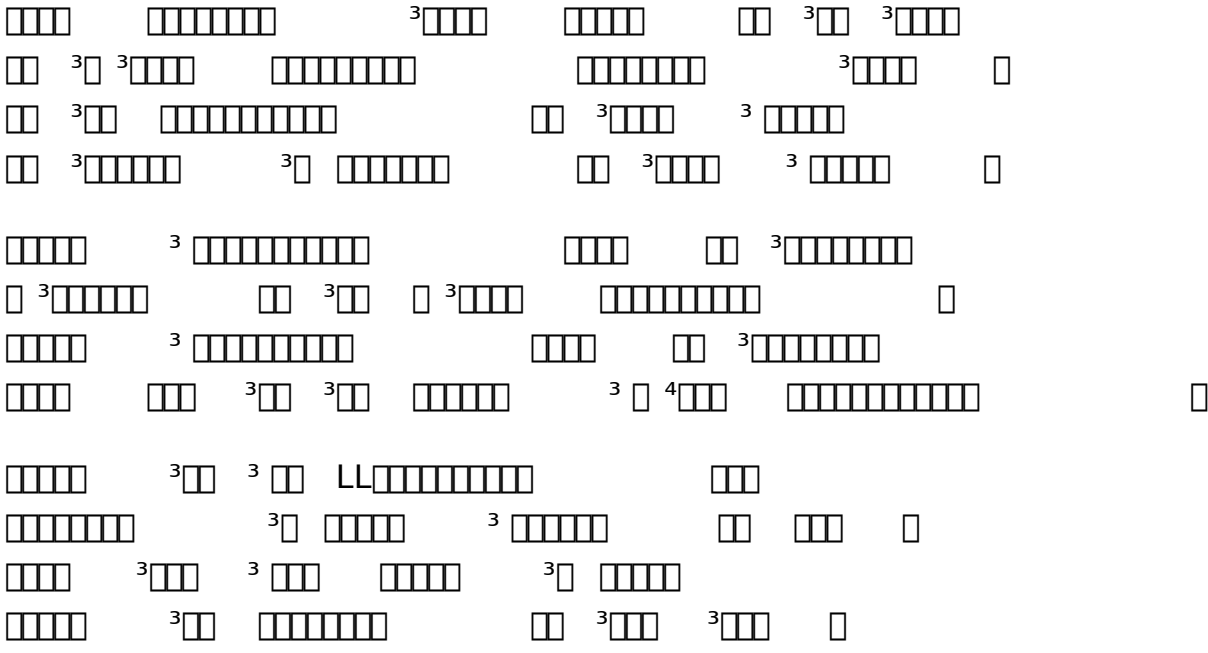

Sri Amritananda Natha Guruvu Garu, Amrita Nilayam, Gowravaram Village & Post, Kavali Mandal, Nellore District, Andhra Pradesh.
Phone Number: +91 9493475515 | www.amritanilayam.org